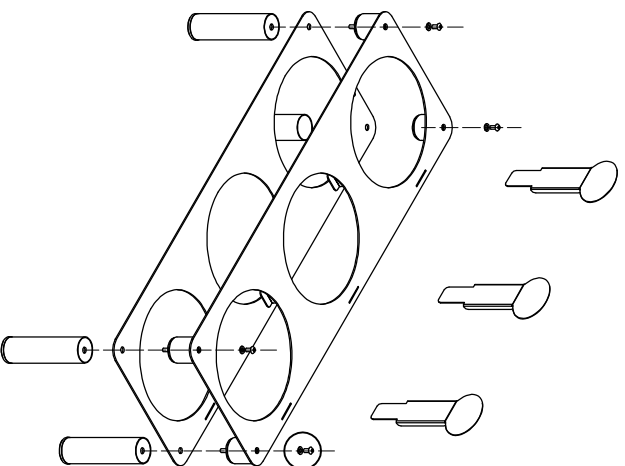

réf. CPB1K

SAS CASSELLIN
83 rue Marcel Mérieux
69960 Corbas - FRANCE

1:

M5X16 SCREW 4PCS
Ø5X12 Flat washer 4PCS

M5X16 SCREW 4PCS
Ø5X12 Flat washer 4PCS

2:

H=34MM
H=184MM