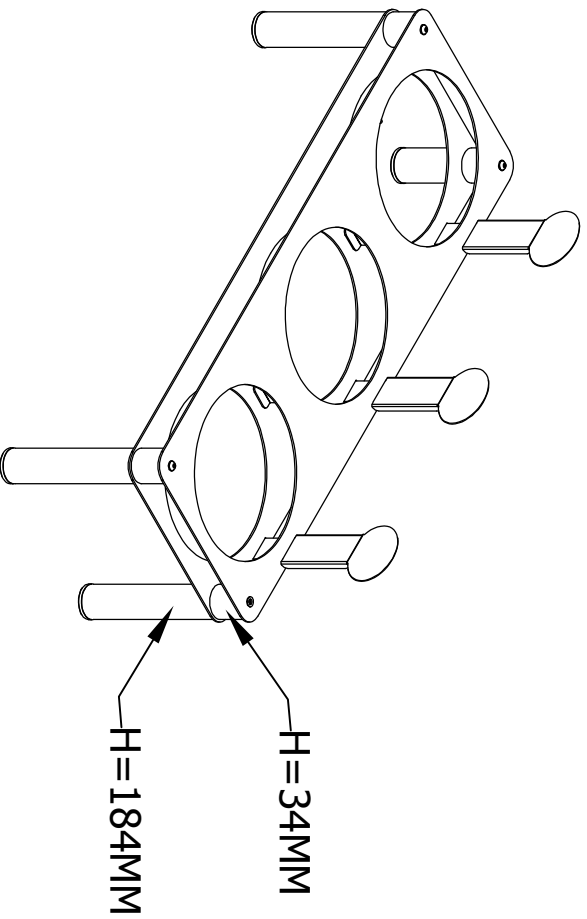

réf. CPB1K

SAS CASSELLIN
83 rue Marcel Mérieux
69960 Corbas - FRANCE

1:

M5X16 SCREW 4PCS
Ø5X12 Flat washer 4PCS

M5X16 SCREW 4PCS
Ø5X12 Flat washer 4PCS

2:

H=34MM
H=184MM